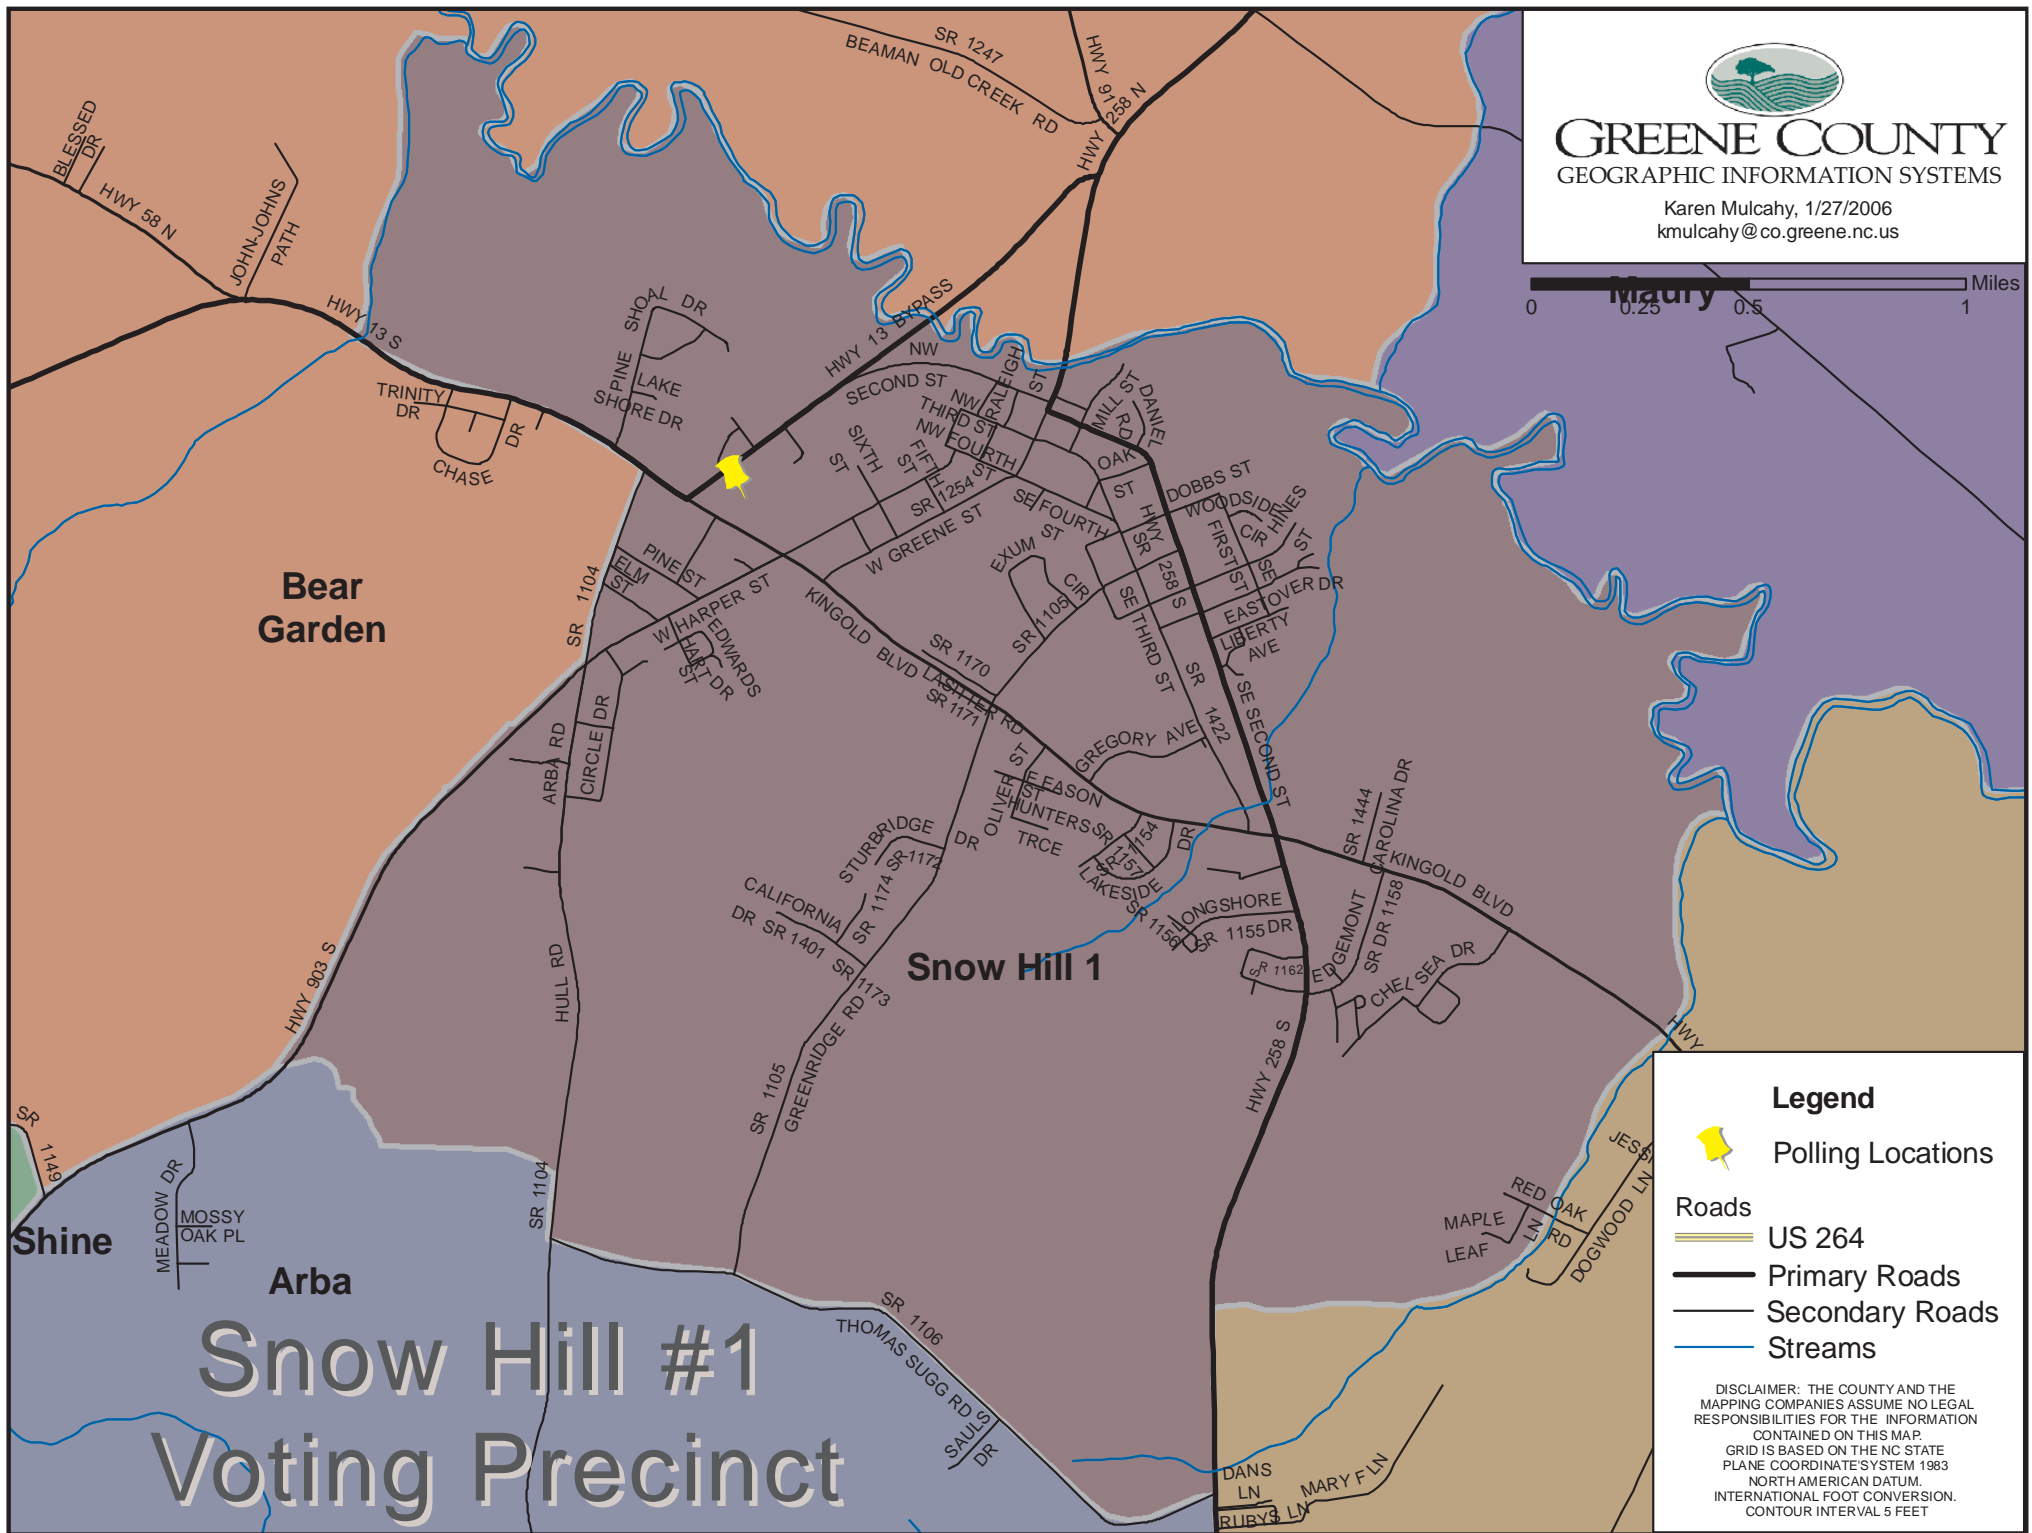

GREENE COUNTY

GEOGRAPHIC INFORMATION SYSTEMS

Karen Mulcahy, 1/27/2006
kmulcahy@co.greene.nc.us

Legend

Polling Locations

Roads
US 264

Primary Roads

Secondary Roads

Streams

DISCLAIMER: THE COUNTY AND THE MAPPING COMPANIES ASSUME NO LEGAL RESPONSIBILITIES FOR THE INFORMATION CONTAINED ON THIS MAP. GRID IS BASED ON THE NC STATE PLANE COORDINATE SYSTEM 1983 NORTH AMERICAN DATUM. INTERNATIONAL FOOT CONVERSION. CONTOUR INTERVAL 5 FEET