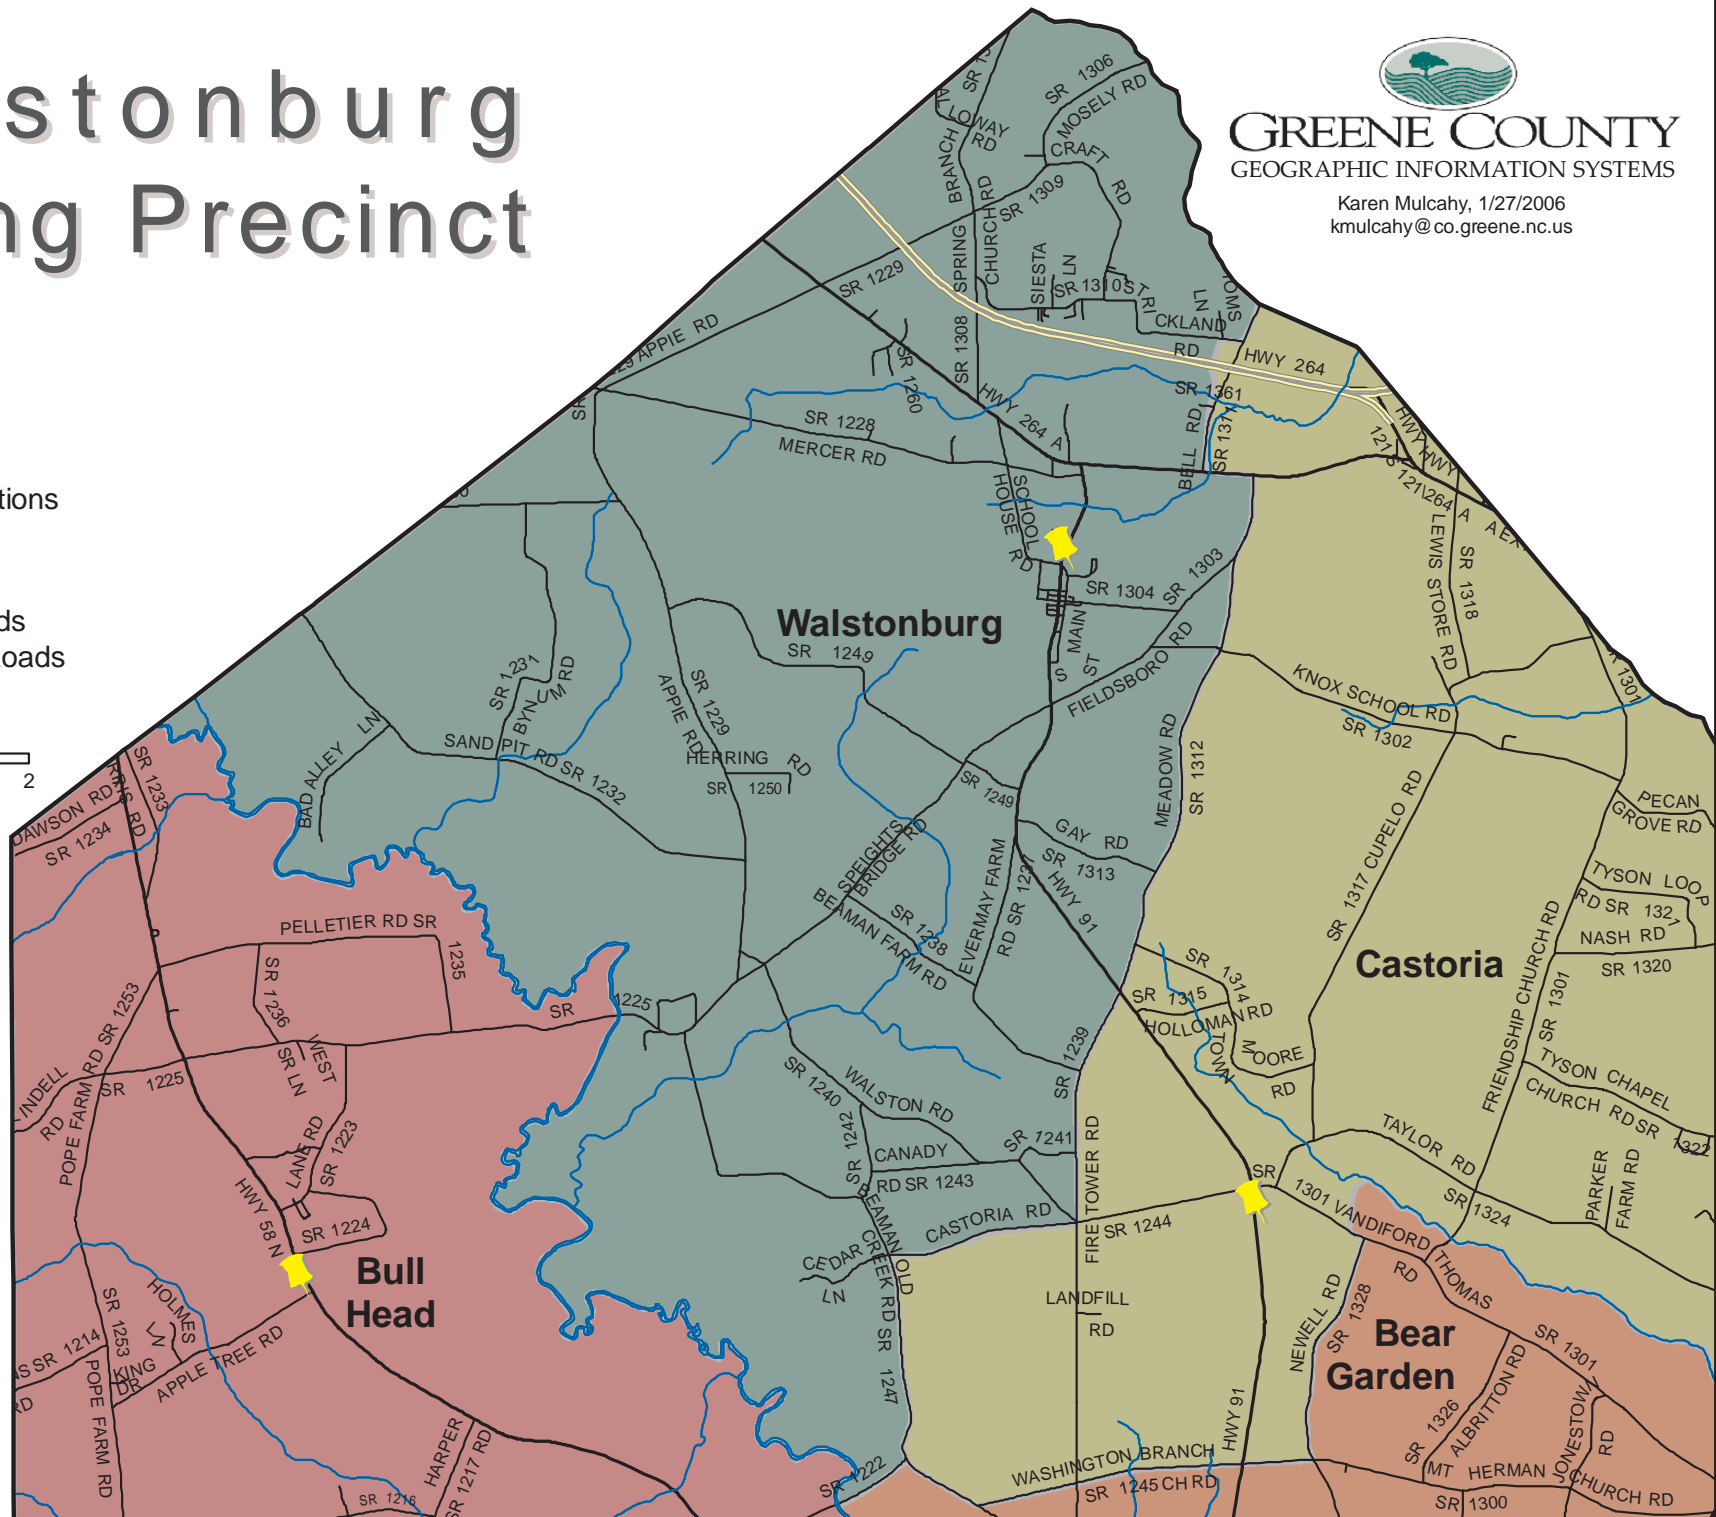

Walstonburg Voting Precinct

GREENE COUNTY
GEOGRAPHIC INFORMATION SYSTEMS

Karen Mulcahy, 1/27/2006
kmulcahy@co.greene.nc.us

Legend

Polling Locations

Roads

- US 264
- Primary Roads
- Secondary Roads
- Streams

DISCLAIMER: THE COUNTY AND THE MAPPING COMPANIES ASSUME NO LEGAL RESPONSIBILITIES FOR THE INFORMATION CONTAINED ON THIS MAP. GRID IS BASED ON THE NC STATE PLANE COORDINATE SYSTEM 1983 NORTH AMERICAN DATUM. INTERNATIONAL FOOT CONVERSION. CONTOUR INTERVAL 5 FEET